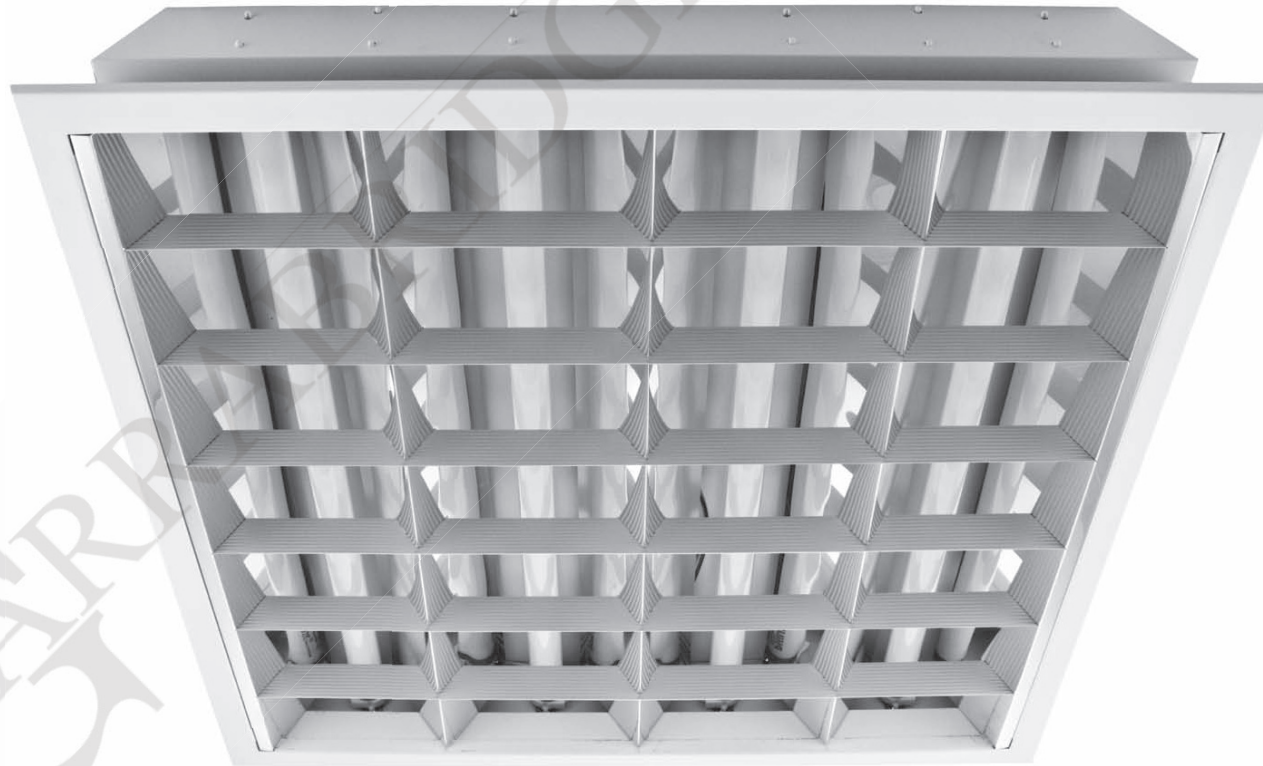

Recessed luminaire designed for installation in plasterboard. Body is made of steel and painted standard white. Louver - straight glossy.

IP20

230 V
50 Hz

CE

Index no.	Lamp	Weight	Socket
0000-002653.218V	VVG, 2x18W T8	3,13 kg	G13
0000-002653.236V	VVG, 2x36W T8	5,60 kg	G13
0000-002653.418V	VVG, 4x18W T8	5,36 kg	G13
0000-002653.436V	VVG, 4x36W T8	10,47 kg	G13
0000-002653.218E	EVG, 2x18W T8	3,13 kg	G13
0000-002653.236E	EVG, 2x36W T8	5,60 kg	G13
0000-002653.418E	EVG, 4x18W T8	5,36 kg	G13
0000-002653.436E	EVG, 4x36W T8	10,47 kg	G13

 2x18 - 300x600 mm
 2x36 - 300x1200 mm
 4x18 - 600x600 mm
 4x36 - 600x1200 mm