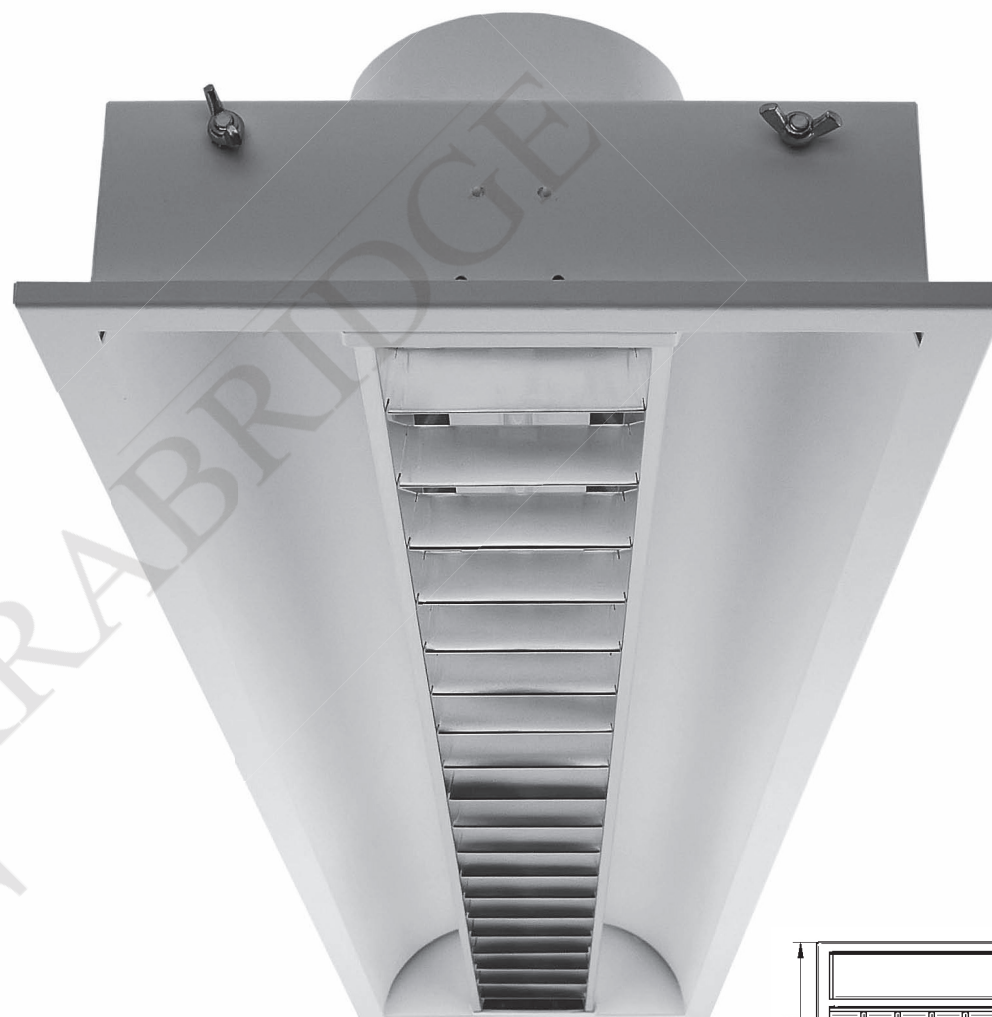

Recessed luminaire for T5 lamp. Body is made of steel and aluminium. All RAL colours are available.

- IP20
- 230 V
50 Hz
- F
- ⊥
- CE

Index no.	Lamp	Weight	Socket
0000-001790.128E	EVG, 1x28 W T5	10,50 kg	G5
0000-001790.154E	EVG, 1x54 W T5	10,50 kg	G5

1175 x 265