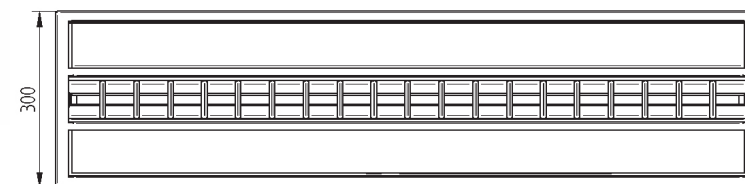

Recessed luminaire for T5 lamp. Body is made of steel and aluminium. All RAL colours are available.

- IP20
- 230 V
50 Hz
- F
- ⊥
- CE

Index no.	Lamp	Weight	Socket
0000-001790.128E	EVG, 1x28 W T5	10,50 kg	G5
0000-001790.154E	EVG, 1x54 W T5	10,50 kg	G5

1175 x 265