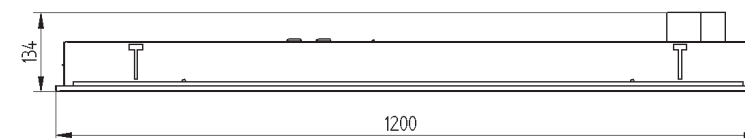

Recessed luminaire for T5 lamp. Body is made of steel and aluminium. All RAL colours are available.

- IP20
- 230 V
50 Hz
- F
- ⊥
- CE

Index no.	Lamp	Weight	Socket
0000-001790.128E	EVG, 1x28 W T5	10,50 kg	G5
0000-001790.154E	EVG, 1x54 W T5	10,50 kg	G5

1175 x 265