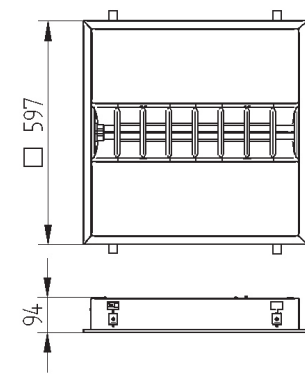

NEW LINE 600 50

GARRABRIDGE

Recessed luminaire for PLL lamp. Body is made of steel and aluminium. All RAL colours are available. Standard version is for modular ceiling, version for gypsum ceiling available on request.

- IP20
- 230 V
50 Hz
- F
- ⊕
- CE

Index no.	Lamp	Weight	Socket
0000-001844.155E	EVG, 1x55 W PLL	6,85 kg	2G11

565 X 565