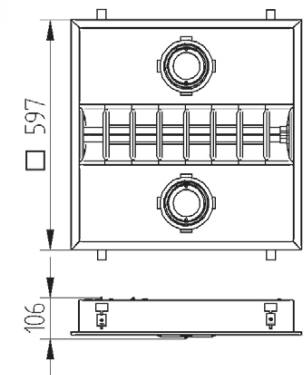

NEW LINE 600 50 PLUS

GARRABRIDGE

Recessed luminaire for PLL lamp and two CDM-Tm lamps. Body is made of steel and aluminium. All RAL colours are available. Standard version is for modular ceiling, version for gypsum ceiling available on request.

IP20

230 V
50 Hz

CE

Index no.	Lamp	Weight	Socket
0000-001852.155E+220E	EVG, 1x55 W PLL + 2x20 W CDM-Tm	8,85 kg	2G11, PGJ5

565 X 565