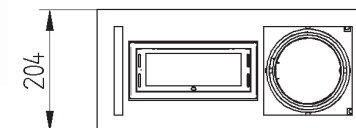

Recessed adjustable luminaire for CDM-T or SDW-TG lamps. Body is made of steel and aluminium and is available in all RAL colours.

IP20

230 V
50 Hz

CE

Index no.	Lamp	Weight	Socket
0000-002552.235E	EVG, 2x35W CDM-T	5,50 kg	G12
0000-002552.270E	EVG, 2x70W CDM-T	5,50 kg	G12
0000-002552.135E+QR111	EVG, 1x35W CDM-T + 1xQR111	5,50 kg	G12, G53
0000-002552.170E+QR111	EVG, 1x70W CDM-T + 1xQR111	5,50 kg	G12, G53

425 x 170