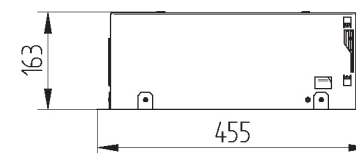

Recessed adjustable luminaire for CDM-T or SDW-TG lamps. Body is made of steel and aluminium and is available in all RAL colours.

IP20

230 V
50 Hz

CE

Index no.	Lamp	Weight	Socket
0000-002552.235E	EVG, 2x35W CDM-T	5,50 kg	G12
0000-002552.270E	EVG, 2x70W CDM-T	5,50 kg	G12
0000-002552.135E+QR111	EVG, 1x35W CDM-T + 1xQR111	5,50 kg	G12, G53
0000-002552.170E+QR111	EVG, 1x70W CDM-T + 1xQR111	5,50 kg	G12, G53

425 x 170