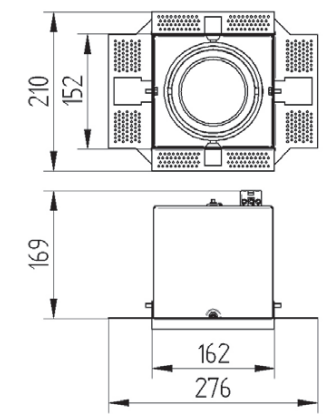

Recessed frameless adjustable luminaire for CDM-TC lamps. Body is made of steel and aluminium and is available in all RAL colours. Different types of reflector available on request (narrow, medium and wide beam).

- IP20
- 230 V
50 Hz
- F
- ⏏
- CE

Index no.	Lamp	Weight	Socket
0000-002767.135E	EVG, 1x35W CDM-TC	2,50 kg	G8,5
0000-002767.170E	EVG, 1x70W CDM-TC	2,50 kg	G8,5

163 x 153