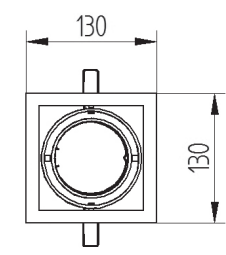

Recessed adjustable luminaire for CDM-Tm or Halospot 70 lamp. Body is made of steel and aluminium. All RAL colours are available.

- IP20
- 230 V
50 Hz
- F
- ⏚
- CE

115 x 115

Index no.	Lamp	Weight	Socket
0000-003051.120E	EVG, 1x20W CDM-Tm Elite	1,00 kg	GU6,5
0000-003051.135E	EVG, 1x35W CDM-Tm Elite	1,00 kg	GU6,5
0000-003071.120E	EVG, 1x20W HALOSPOT 70	1,00 kg	BA15d
0000-003071.150E	EVG, 1x50W HALOSPOT 70	1,00 kg	BA15d
0000-003051.150E	EVG, 1x50W CDM-Tm Elite	1,00 kg	GU6,5