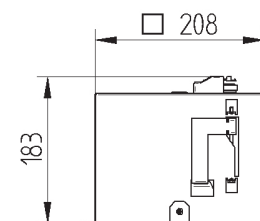

Recessed adjustable luminaire for CDM-T or SDW-TG lamp. Body is made of steel and aluminium and is available in all RAL colours.

- IP20
- 230 V  
50 Hz
- F
- ⊕
- CE

Index no.	Lamp	Weight	Socket
0000-002184.135V	VVG, 1x35W CDM-T	4,50 kg	G12
0000-002184.135E	EVG, 1x35W CDM-T	3,20 kg	G12
0000-002184.170V	VVG, 1x70W CDM-T	4,50 kg	G12
0000-002184.170E	EVG, 1x70W CDM-T	3,20 kg	G12
0000-002184.1150V	VVG, 1x150W CDM-T	5,10 kg	G12
0000-002184.1150E	EVG, 1x150W CDM-T	3,40 kg	G12

216 x 216