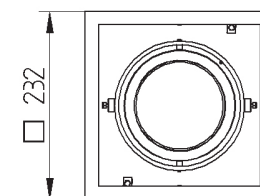

Recessed adjustable luminaire for CDM-T or SDW-TG lamp. Body is made of steel and aluminium and is available in all RAL colours.

- IP20
- 230 V  
50 Hz
- F
- ⊕
- CE

Index no.	Lamp	Weight	Socket
0000-002184.135V	VVG, 1x35W CDM-T	4,50 kg	G12
0000-002184.135E	EVG, 1x35W CDM-T	3,20 kg	G12
0000-002184.170V	VVG, 1x70W CDM-T	4,50 kg	G12
0000-002184.170E	EVG, 1x70W CDM-T	3,20 kg	G12
0000-002184.1150V	VVG, 1x150W CDM-T	5,10 kg	G12
0000-002184.1150E	EVG, 1x150W CDM-T	3,40 kg	G12

216 x 216