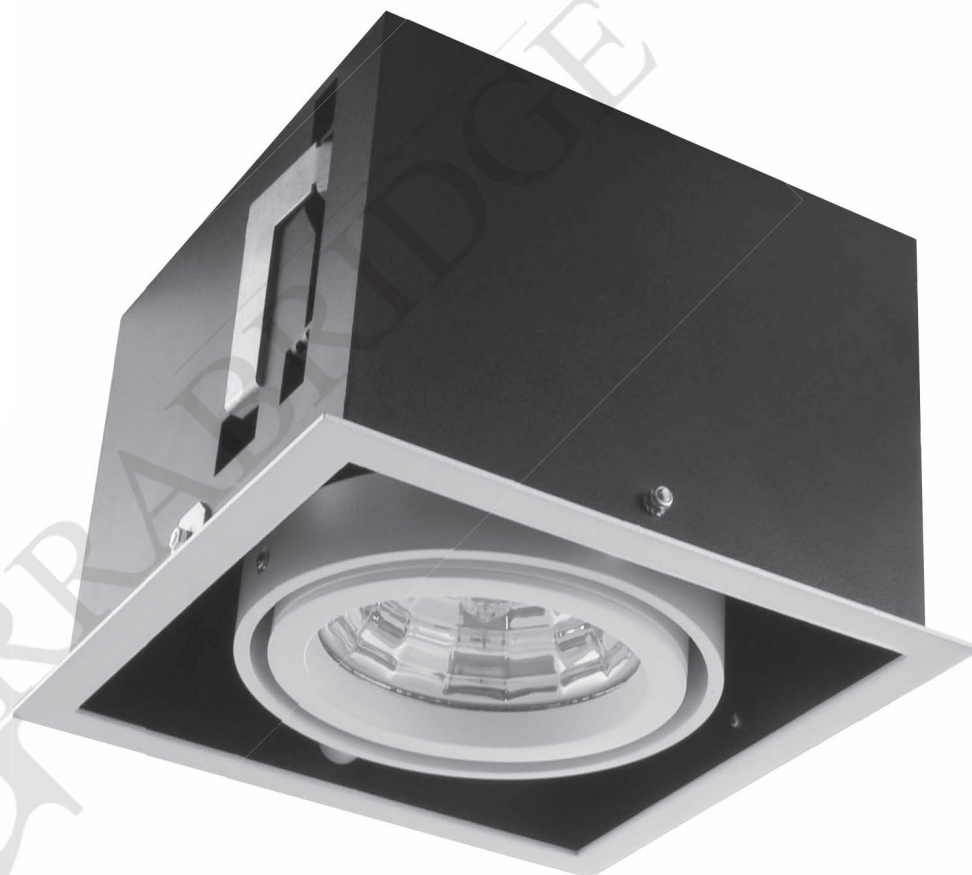

Recessed adjustable luminaire for CDM-T or SDW-TG lamp. Body is made of steel and aluminium and is available in all RAL colours.

- IP20
- 230 V  
50 Hz
- F
- ⊕
- CE

Index no.	Lamp	Weight	Socket
0000-002184.135V	VVG, 1x35W CDM-T	4,50 kg	G12
0000-002184.135E	EVG, 1x35W CDM-T	3,20 kg	G12
0000-002184.170V	VVG, 1x70W CDM-T	4,50 kg	G12
0000-002184.170E	EVG, 1x70W CDM-T	3,20 kg	G12
0000-002184.1150V	VVG, 1x150W CDM-T	5,10 kg	G12
0000-002184.1150E	EVG, 1x150W CDM-T	3,40 kg	G12

216 x 216