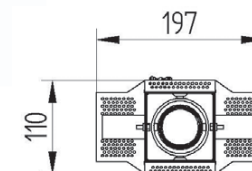

Recessed frameless adjustable luminaire for halogen lamp. Body is made of steel and aluminium and is available in all RAL colours.

- IP20
- 230 V
50 Hz
- F
- ⏚
- CE

| Index no. | Lamp | Weight | Socket |
|-------------------|--------|---------|--------|
| 0000-002824.1MR16 | 1xMR16 | 1,10 kg | GU5,3 |