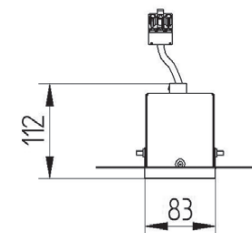

Recessed frameless adjustable luminaire for halogen lamp. Body is made of steel and aluminium and is available in all RAL colours.

- IP20
- 230 V
50 Hz
- F
- ⏚
- CE

| Index no. | Lamp | Weight | Socket |
|-------------------|--------|---------|--------|
| 0000-002824.1MR16 | 1xMR16 | 1,10 kg | GU5,3 |

84x84