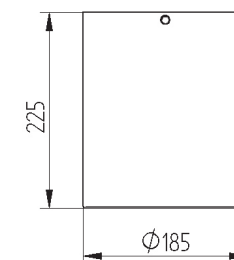

DLN GOT 185

GARRABRIDGE

Surface mounted downlight for metal halide lamp. Body is made of aluminium (standard white – available in any RAL colour on request). Reflector is made of aluminium - sandblasted.

IP20

230 V
50 Hz

CE

Index no.	Lamp	Weight	Socket
142.185.35V	VVG, 1x35W CDM-T	3,20 kg	G12
142.185.70V	VVG, 1x70W CDM-TD	3,20 kg	RX7S