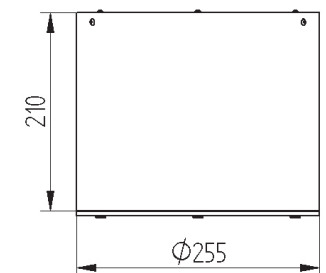

DLN GOT 255

GARRABRIDGE

Surface mounted downlight for metal halide lamp. Body is made of aluminium (standard white – available in any RAL colour on request). Reflector is made of aluminium – sandblasted.

Index no.	Lamp	Weight	Socket
143.255.70V	VVG, 1x70W CDM-TD	3,20 kg	RX7S