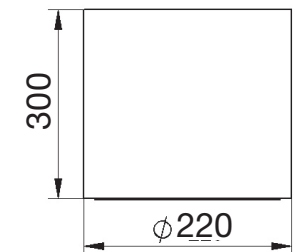

Surface mounted downlight for compact fluorescent lamp. Lamp in vertical mode. Body is made of aluminium (standard white – available in any RAL colour on request). Reflector is made of aluminium 99.98% polished.

Technical extras upon request:

1. Emergency supply
  - battery pack 1h

Please add EM1 after index number.

2. Compensation or passive power (capacitor).
  Please add COMPENSATION after index number.

3. Dimmable ballast EVG DIM (1-10 V).
  Please add EVG DIM after index number.

4. Digital dimmable ballast (DALI).
  Please add DALI after index number.

Index no.	Lamp	Weight	Socket
0000-002204.157E	EVG, 1x57W PL-T		GX24q-5