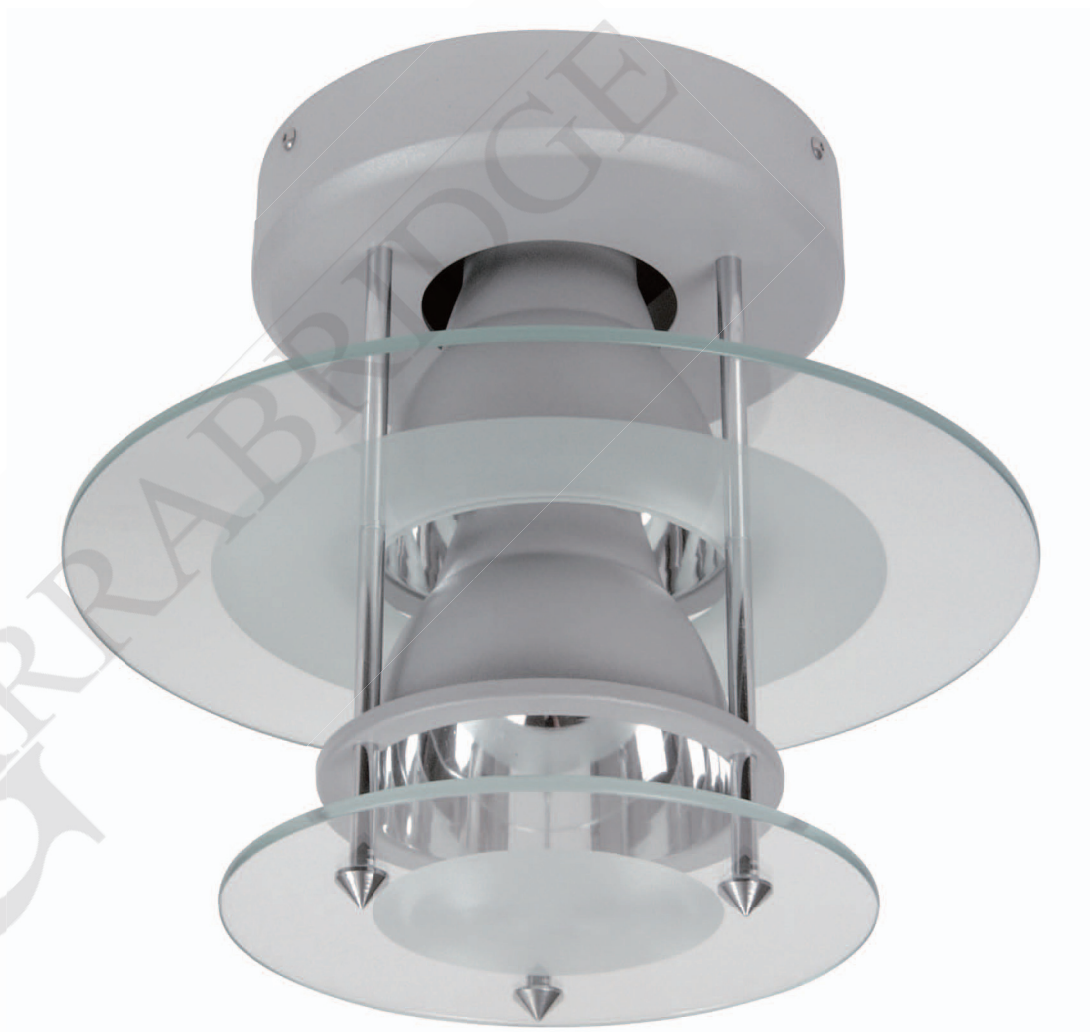

Surface mounted luminaire for compact fluorescent lamp. Body is made of steel and aluminium. All RAL colours available on request.

- IP20
- 230 V
50 Hz
- F
- ⊥
- CE

Index no.	Lamp	Weight	Socket
132.113V	VVG, 1x13W TC-D	2,20 kg	G24d - 1
132.113E	EVG, 1x13W TC-DEL	2,10 kg	G24q - 1
132.118V	VVG, 1x18W TC-D	2,20 kg	G24d - 2
132.118E	EVG, 1x18W TC-DEL	2,10 kg	G24q - 2
132.126V	VVG, 1x26W TC-D	2,40 kg	G24d - 3
132.126E	EVG, 1x26W TC-DEL	2,10 kg	G24q - 3