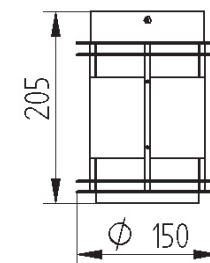

Surface mounted luminaire for compact fluorescent lamp. Body is made of aluminium, steel and acrylic tube. All RAL colours are available.

- IP20
- 230 V  
50 Hz
- F
- ⊥
- CE

Index no.	Lamp	Weight	Socket
115.100.113E	EVG, 1x13W TC-T	1,50 kg	G24q - 1
115.100.118E	EVG, 1x18W TC-T	1,50 kg	G24q - 2