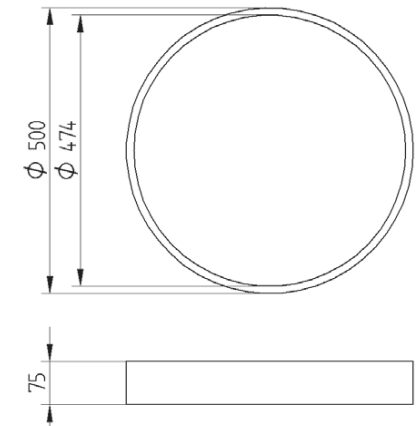

PLAFO 500

GARRABRIDGE

Surface mounted or pendent luminaire for circular T5 lamp. Body is made of steel and aluminium. All RAL colours are available. IP44 version on request.

IP20

230 V
50 Hz

CE

Index no.	Lamp	Weight	Socket
0000-002063.140E	EVG, 1x40W TL-5C	5,00 kg	2GX13
0000-002063.155E	EVG, 1x55W TL-5C	5,00 kg	2GX13
0000-002063.160E	EVG, 1x60W TL-5C	5,00 kg	2GX13