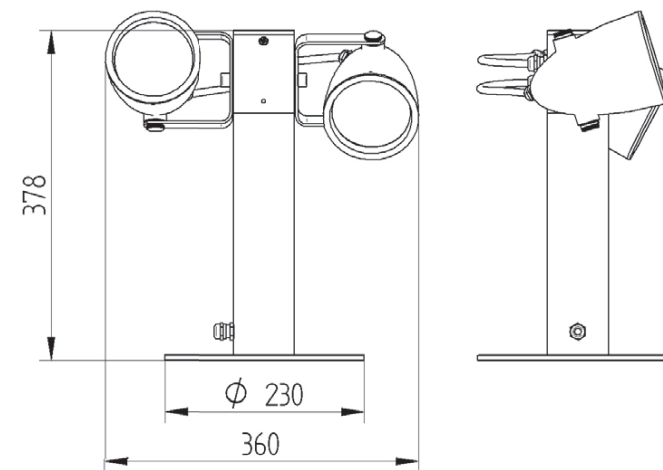

Outdoor luminaire designed for plant display. Body is made of aluminium and stainless steel. Standard black - other RAL colours on request. Light source - CDM-Tm.

IP65

230 V
50 Hz

CE

Index no.	Lamp	Weight	Socket
0000-002749.220E	EVG, 2x20W CDM-Tm	4,20 kg	PGJ5
0000-002749.235E	EVG, 2x35W CDM-Tm	4,20 kg	PGJ5