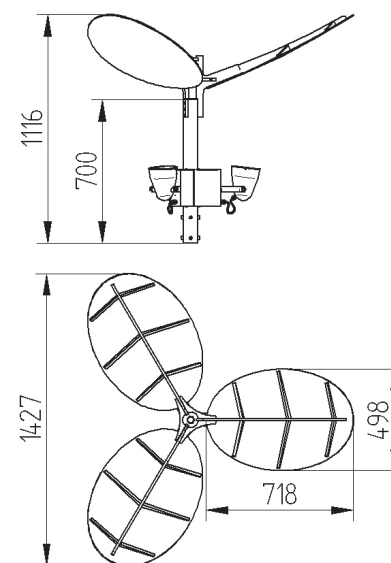

Outdoor park luminaire. Body is made of aluminium and stainless steel. All RAL colours are available. Can be prepared for different types of poles. Light source - CDM-T.

IP65

230 V
50 Hz

CE

Index no.	Lamp	Weight	Socket
0000-002415.335E	EVG, 3x35W CDM-T	35,00 kg	G12
0000-002415.370E	EVG, 3x70W CDM-T	35,00 kg	G12
0000-002415.3150E	EVG, 3x150W CDM-T	35,00 kg	G12