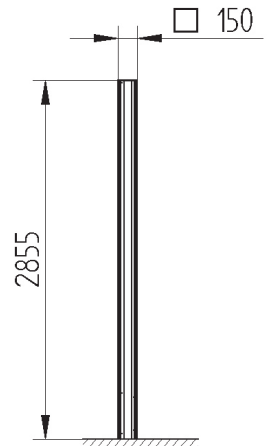

IMPERIA PARK

GARRABRIDGE

Outdoor park luminaire. Body is made of aluminium profile. All RAL colours are available. Light source - T8 lamps.

IP54

230 V
50 Hz

CE

GARRABRIDGE

| Index no. | Lamp | Weight | Socket |
|------------------|--------------------|----------|--------|
| 0000-002709.236E | EVG, 2x36W T8 TL-D | 40,00 kg | G13 |