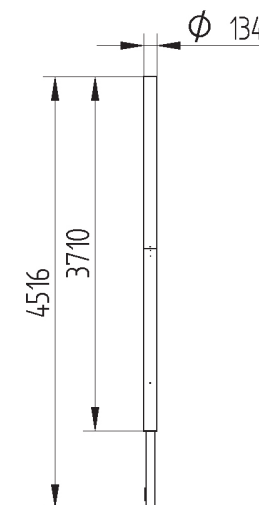

NORTH STAR

GARRABRIDGE

Outdoor park luminaire. Body is made of stainless steel tube. All RAL colours are available. Light source - CDM-T. Variations on standard lengths available on request.

IP54

230 V
50 Hz

CE

Index no.	Lamp	Weight	Socket
0000-002750.170E	EVG, 1x70W CDM-T	60,00 kg	G12