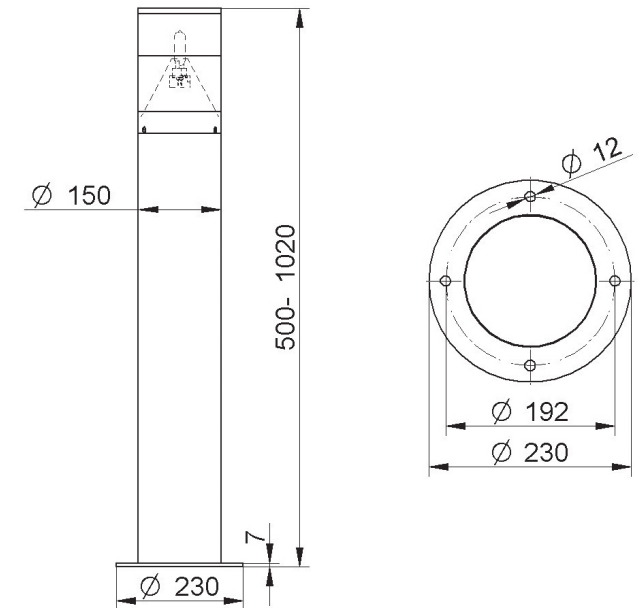

Outdoor park luminaire for CDM-T lamp. Body is made of aluminium. All RAL colours are available.

IP65

230 V
50 Hz

CE

| Index no. | Lamp | Weight | Socket |
|------------------|------------------|----------|--------|
| 0000-003288.135E | EVG, 1x35W CDM-T | 10,00 kg | G12 |
| 0000-003288.170E | EVG, 1x70W CDM-T | 10,00 kg | G12 |