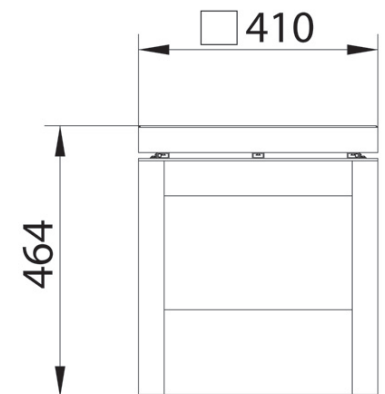

PARK CUBE

GARRABRIDGE

Outdoor luminaire for metal halide CDM-T lamp. Body is made of stainless steel and aluminum profiles and it is available in all RAL colours.

IP65

230 V
50 Hz

CE

Index no.	Lamp	Weight	Socket
0000-003798.135E	EVG, 1x35W CDM-T	30,02 kg	G12