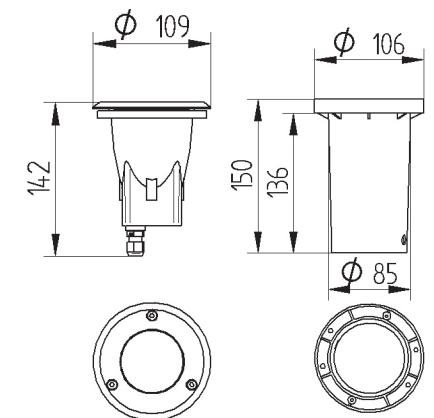

METEOR MINI

GARRABRIDGE

Ground mounted outdoor luminaire. Body is made of stainless steel and aluminium. Front ring is available in different RAL colours. Light source - Philips Master LED Spot.

IP65

230 V
50 Hz

CE

Mounting base

Index no.	Lamp	Weight	Socket
0000-002748.20.10	QT9 20W, 10 degrees	0,70 kg	G4
0000-002748.20.20	QT9 20W, 20 degrees	0,70 kg	G4
0000-002748.20.30	QT9 20W, 30 degrees	0,70 kg	G4
0000-002748.125	QT14 25W	0,70 kg	G9