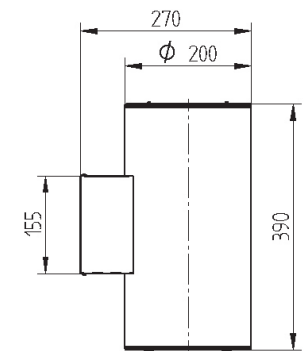

DLN 190 UP/DN

GARRABRIDGE

Wall mounted IP54 direct/indirect luminaire. Body is made of aluminium and available in all RAL colours.

IP54

230 V
50 Hz

CE

Index no.	Lamp	Weight	Socket
0000-001872.226E	EVG, 2x26W TC-DEL	3,90 kg	G24q - 3
0000-001872.232E	EVG, 2x32W TC-DEL	3,90 kg	Gx24q - 3
0000-001872.242E	EVG, 2x42W TC-DEL	3,90 kg	Gx24q - 4