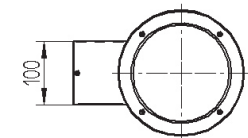

DLN 190 UP/DN

GARRABRIDGE

Wall mounted IP54 direct/indirect luminaire. Body is made of aluminium and available in all RAL colours.

IP54

230 V
50 Hz

CE

Index no.	Lamp	Weight	Socket
0000-001872.226E	EVG, 2x26W TC-DEL	3,90 kg	G24q - 3
0000-001872.232E	EVG, 2x32W TC-DEL	3,90 kg	Gx24q - 3
0000-001872.242E	EVG, 2x42W TC-DEL	3,90 kg	Gx24q - 4