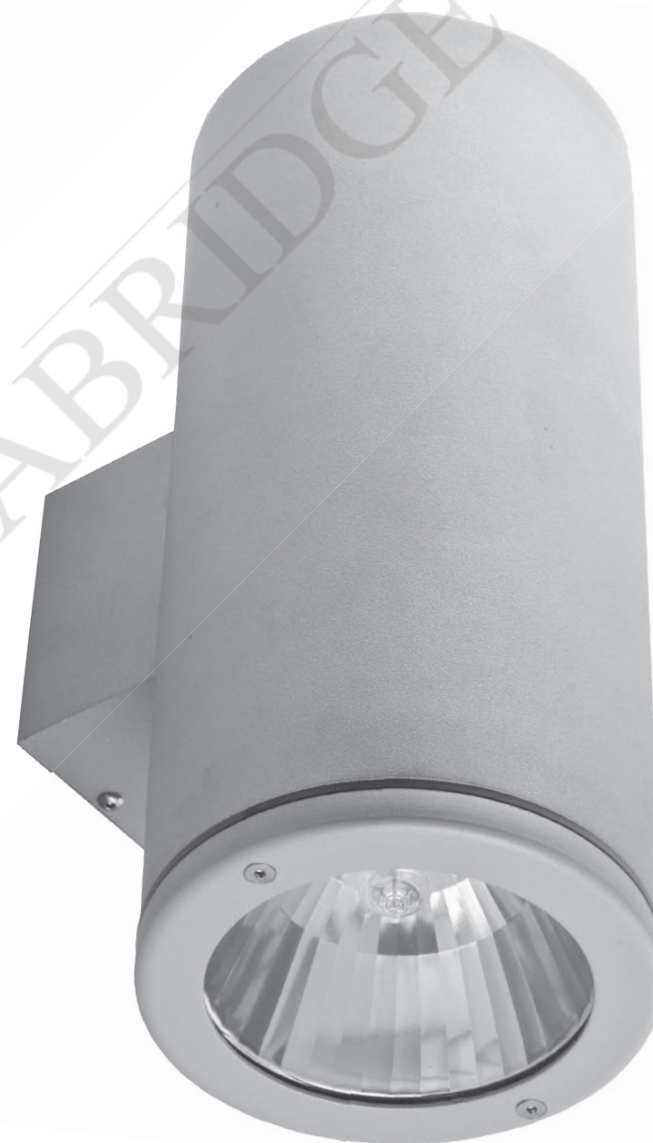

GOT WALL SPOT

GARRABRIDGE

Wall mounted IP54 luminaire for metal halide light source. Light source is in vertical mode. Body is made of steel and aluminium, available in all RAL colours.

IP54

230 V
50 Hz

CE

Index no.	Lamp	Weight	Socket
108.140.35V	VVG, 1x35W CDM-T	2,45 kg	G12
108.140.35E	EVG, 1x35W CDM-T	1,70 kg	G12
108.140.70V	VVG, 1x70W CDM-T	2,45 kg	G12
108.140.70E	EVG, 1x70W CDM-T	1,70 kg	G12