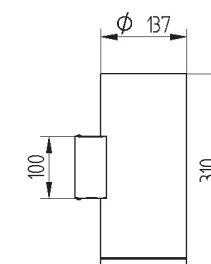

GOT WALL SPOT

GARRABRIDGE

Wall mounted IP54 luminaire for metal halide light source. Light source is in vertical mode. Body is made of steel and aluminium, available in all RAL colours.

IP54

230 V
50 Hz

CE

Index no.	Lamp	Weight	Socket
108.140.35V	VVG, 1x35W CDM-T	2,45 kg	G12
108.140.35E	EVG, 1x35W CDM-T	1,70 kg	G12
108.140.70V	VVG, 1x70W CDM-T	2,45 kg	G12
108.140.70E	EVG, 1x70W CDM-T	1,70 kg	G12