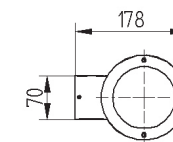

GOT WALL SPOT

GARRABRIDGE

Wall mounted IP54 luminaire for metal halide light source. Light source is in vertical mode. Body is made of steel and aluminium, available in all RAL colours.

IP54

230 V
50 Hz

CE

Index no.	Lamp	Weight	Socket
108.140.35V	VVG, 1x35W CDM-T	2,45 kg	G12
108.140.35E	EVG, 1x35W CDM-T	1,70 kg	G12
108.140.70V	VVG, 1x70W CDM-T	2,45 kg	G12
108.140.70E	EVG, 1x70W CDM-T	1,70 kg	G12