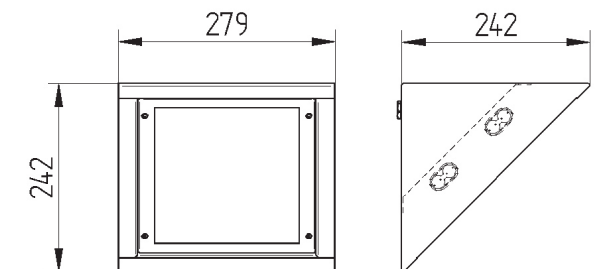

Wall mounted outdoor luminaire. Body is made of steel and aluminium, available in different RAL colours.

IP54

230 V
50 Hz

CE

| Index no. | Lamp | Weight | Socket |
|------------------|-----------------|---------|--------|
| 0000-002148.218E | EVG, 2x18W TC-L | 3,50 kg | 2G11 |