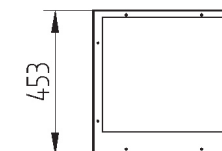

Wall mounted outdoor luminaire. Body is made of stainless steel and aluminium, available in different RAL colours.

- IP54
- 230 V
50 Hz
- F
- ⊕
- CE

Index no.	Lamp	Weight	Socket
0000-002356.1150V	VVG, 1x150W HST	9,50 kg	E40