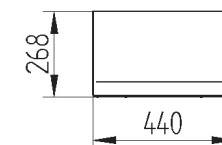

Wall mounted outdoor luminaire. Body is made of stainless steel and aluminium, available in different RAL colours.

- IP54
- 230 V
50 Hz
- F
- ⊕
- CE

Index no.	Lamp	Weight	Socket
0000-002356.1150V	VVG, 1x150W HST	9,50 kg	E40