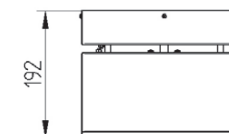

Surface mounted IP54 luminaire for CDM-TD lamp. Body is made of steel and aluminium. All RAL colours are available.

IP54

230 V  
50 Hz

CE

Index no.	Lamp	Weight	Socket
145.35E	EVG, 1x35W CDM-T	4,00 kg	G-12
145.70E	EVG, 1x70W CDM-T	4,00 kg	G-12
145.150E	EVG, 1x150W CDM-T	5,40 kg	G-12
147.70E	EVG, 1x70W CDM-TD	4,00 kg	RX7s
147.150E	EVG, 1x150W CDM-TD	5,40 kg	RX7s