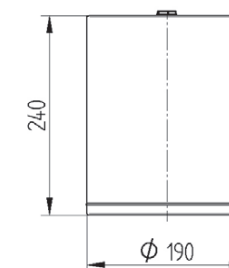

Surface mounted IP54 luminaire for CDM-T lamp. Body is made of aluminium. All RAL colours are available.

IP54

230 V
50 Hz

CE

Index no.	Lamp	Weight	Socket
0000-001703.135E	EVG, 1x35W CDM-T	2,20 kg	G12
0000-001703.170E	EVG, 1x70W CDM-T	2,20 kg	G12