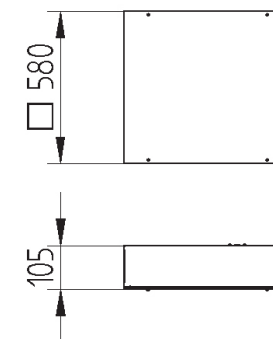

# NEW LINE 455 TA

GARRABRIDGE

Surface mounted IP54 luminaire for TC-L lamps. Body is made of steel and aluminium. All RAL colours are available.

IP54

230 V  
50 Hz

CE

Index no.	Lamp	Weight	Socket
0000-001697.455E	EVG, 4x55W TC-L	11,90 kg	2G11