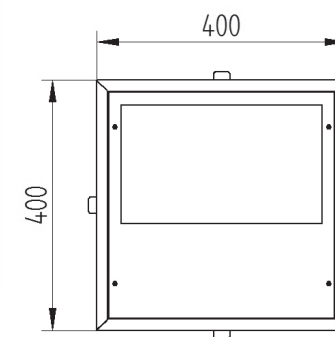

INA TANK

GARRABRIDGE

Outdoor recessed luminaire for metal halide lamp. Body is made of steel and aluminium and available in all RAL colours.

IP54

230 V
50 Hz

CE

375 x 375

Index no.	Lamp	Weight	Socket
0000-003215.170E	EVG, 1x70W CDM-T	6,50 kg	G-12
0000-003215.1150E	EVG, 1x150W CDM-T	6,50 kg	G-12