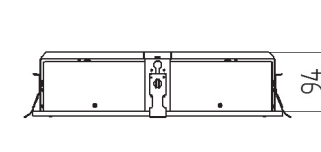

INA TANK

GARRABRIDGE

Outdoor recessed luminaire for metal halide lamp. Body is made of steel and aluminium and available in all RAL colours.

IP54

230 V
50 Hz

CE

375 x 375

Index no.	Lamp	Weight	Socket
0000-003215.170E	EVG, 1x70W CDM-T	6,50 kg	G-12
0000-003215.1150E	EVG, 1x150W CDM-T	6,50 kg	G-12