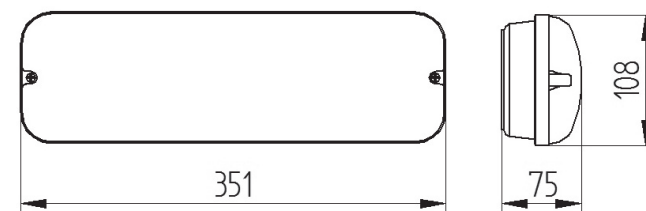

One-sided emergency and evacuation lighting fittings with the protection level IP65, made of polycarbonate (PC). They are designed to lighten exits and to indicate evacuation routes in public buildings. During emergency operation, operate with reduced luminous flux.

- IP65
- 230 V  
50 Hz
- F
- ⏚
- CE

| Index no.         | Lamp                  |
|-------------------|-----------------------|
| 0000-003558.8E/3H | 1x8W T5, 3H emergency |