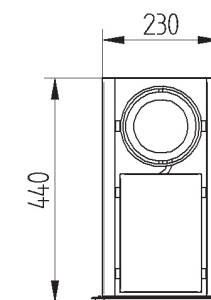

Floor CDM-T luminaire. Body is made of steel and aluminium. All RAL colours on request.

IP20

230 V
50 Hz

CE

Index no.	Lamp	Weight	Socket
0000-001737.135E	EVG, 1x35W CDM-T	4,40 kg	G12
0000-001737.170E	EVG, 1x70W CDM-T	4,40 kg	G12
0000-001737.1150E	EVG, 1x150W CDM-T	4,40 kg	G12