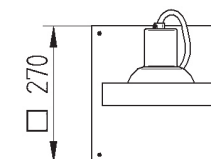

Floor CDM-T luminaire. Body is made of steel and aluminium. All RAL colours on request.

IP20

230 V
50 Hz

CE

Index no.	Lamp	Weight	Socket
0000-001737.135E	EVG, 1x35W CDM-T	4,40 kg	G12
0000-001737.170E	EVG, 1x70W CDM-T	4,40 kg	G12
0000-001737.1150E	EVG, 1x150W CDM-T	4,40 kg	G12