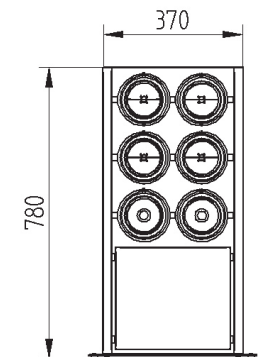

GOT OCEAN 6H STD

Floor luminaire for CDM-R, CDM-T or QR111 lamps. Body is made of steel and aluminium. All RAL colours are available.

- IP20
- 230 V
50 Hz
- F
- ⊕
- CE

Index no.	Lamp	Weight	Socket
537.100E	EVG, 6xQR111	14,00 kg	G53
537.4QR111 + 2CDM-R111E	EVG, 4xQR111 + EVG, 2xCDM-R111	15,40 kg	G53, GX8,5