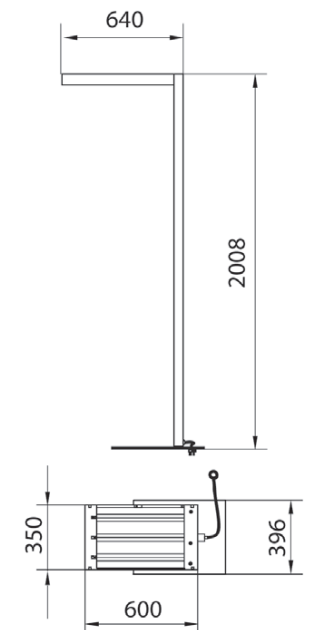

Floor luminaire for TC-L lamps. Body is made of steel and aluminium. All RAL colours are available. Microprism diffuser.

IP20

230 V  
50 Hz

CE

Index no.	Lamp	Weight	Socket
0000-003280.355E	EVG, 3x55W TC-L	19,42 kg	2G11