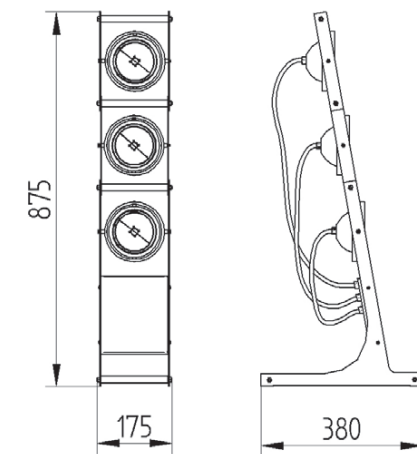

# LADDER SPOT

Floor luminaire for QR111 lamps. Body is made of steel and aluminium.  
All RAL colours are available.

- IP20
- 230 V  
50 Hz
- F
- ⊕
- CE

Index no.	Lamp	Weight	Socket
352.1QR111	EVG, 1xQR111	2,75 kg	G53
352.2QR111	EVG, 2xQR111	3,95 kg	G53
352.3QR111	EVG, 3xQR111	5,15 kg	G53