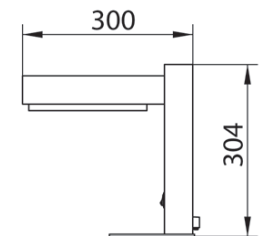

OFFICE MINI

GARRABRIDGE

Table luminaire for TC-L lamp. Body is made of aluminum profile and can be painted in all RAL colours.

IP20

230 V
50 Hz

CE

Index no.	Lamp	Weight	Socket
0000-003740.118E	EVG, 1x18W TC-L	2,82 kg	2G11