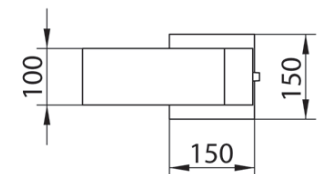

OFFICE MINI

GARRABRIDGE

Table luminaire for TC-L lamp. Body is made of aluminum profile and can be painted in all RAL colours.

IP20

230 V
50 Hz

CE

Index no.	Lamp	Weight	Socket
0000-003740.118E	EVG, 1x18W TC-L	2,82 kg	2G11