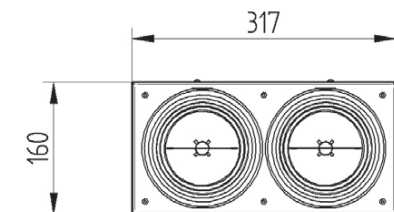

# DL DUO SURF QR

Surface mounted luminaire for QR111 lamps. Body is made of steel and aluminium. All RAL colours are available.

- IP20
- 230 V  
50 Hz
- F
- ⊕
- CE

Index no.	Lamp	Weight	Socket
0000-002457.2QR111	2xQR111	3,80 kg	G53