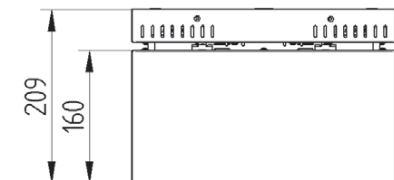

# DL DUO SURF QR

Surface mounted luminaire for QR111 lamps. Body is made of steel and aluminium. All RAL colours are available.

- IP20
- 230 V  
50 Hz
- F
- ⊕
- CE

Index no.	Lamp	Weight	Socket
0000-002457.2QR111	2xQR111	3,80 kg	G53