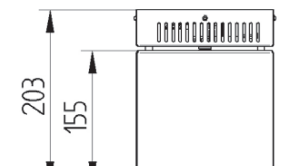

DL UNO SURF QR

GARRABRIDGE

Surface mounted luminaire for QR111 lamp. Body is made of steel and aluminium. All RAL colours are available.

Index no.	Lamp	Weight	Socket
0000-002810.1QR111	1xQR111	1,95 kg	G53