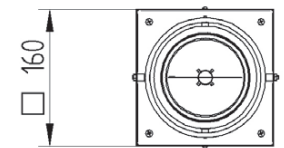

DL UNO SURF QR

GARRABRIDGE

Surface mounted luminaire for QR111 lamp. Body is made of steel and aluminium. All RAL colours are available.

Index no.	Lamp	Weight	Socket
0000-002810.1QR111	1xQR111	1,95 kg	G53