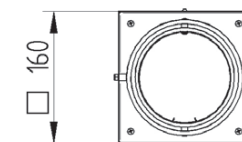

# DL UNO SURF CDM

GARRABRIDGE

Surface mounted luminaire for CDM-T lamp. Body is made of steel and aluminium. All RAL colours are available.

Index no.	Lamp	Weight	Socket
0000-002782.135E	EVG, 1x35W CDM-T	2,90 kg	G12
0000-002782.170E	EVG, 1x70W CDM-T	2,90 kg	G12