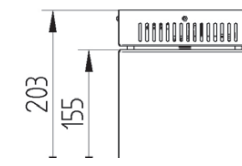

# DL UNO SURF CDM

GARRABRIDGE

Surface mounted luminaire for CDM-T lamp. Body is made of steel and aluminium. All RAL colours are available.

Index no.	Lamp	Weight	Socket
0000-002782.135E	EVG, 1x35W CDM-T	2,90 kg	G12
0000-002782.170E	EVG, 1x70W CDM-T	2,90 kg	G12