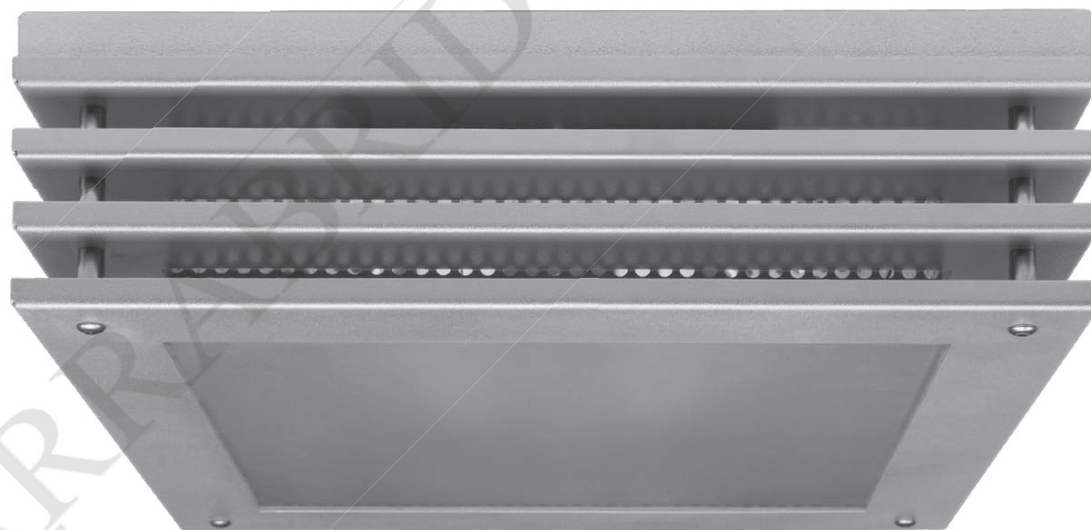

DLK 255 STR

GARRABRIDGE

Surface (wall or ceiling) mounted luminaire for compact fluorescent lamps. Body is made of steel and aluminium. All RAL colours are available.

Index no.	Lamp	Weight	Socket
130.213E	EVG, 2x13W TC-DEL	2,95 kg	G24q-1
130.218E	EVG, 2x18W TC-DEL	2,95 kg	G24q-2
130.226E	EVG, 2x26W TC-DEL	3,00 kg	G24q-3