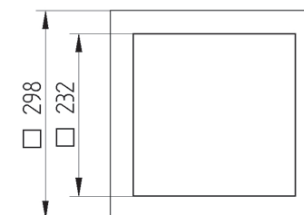

DLK 300 DB SURF

GARRABRIDGE

Surface mounted luminaire for compact fluorescent lamps. Body is made of steel and aluminium. All RAL colours are available.

Index no.	Lamp	Weight	Socket
0000-002410.214E	EVG, 2x14 W PL-R Eco	2,80 kg	GR14q
0000-002410.217E	EVG, 2x17 W PL-R Eco	2,80 kg	GR14q