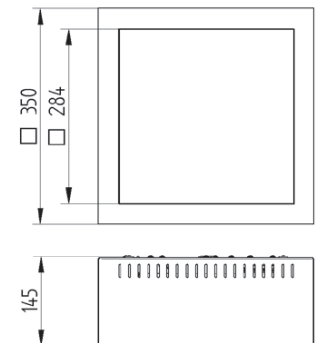

# DLK 350 DB SURF

GARRABRIDGE

Surface mounted luminaire for compact fluorescent lamps. Body is made of steel and aluminium. All RAL colours are available.

Index no.	Lamp	Weight	Socket
0000-002775.218E	EVG, 2x18W TC-F	4,90 kg	2G10
0000-002775.224E	EVG, 2x24W TC-F	4,90 kg	2G10
0000-002775.236E	EVG, 2x36W TC-F	4,90 kg	2G10