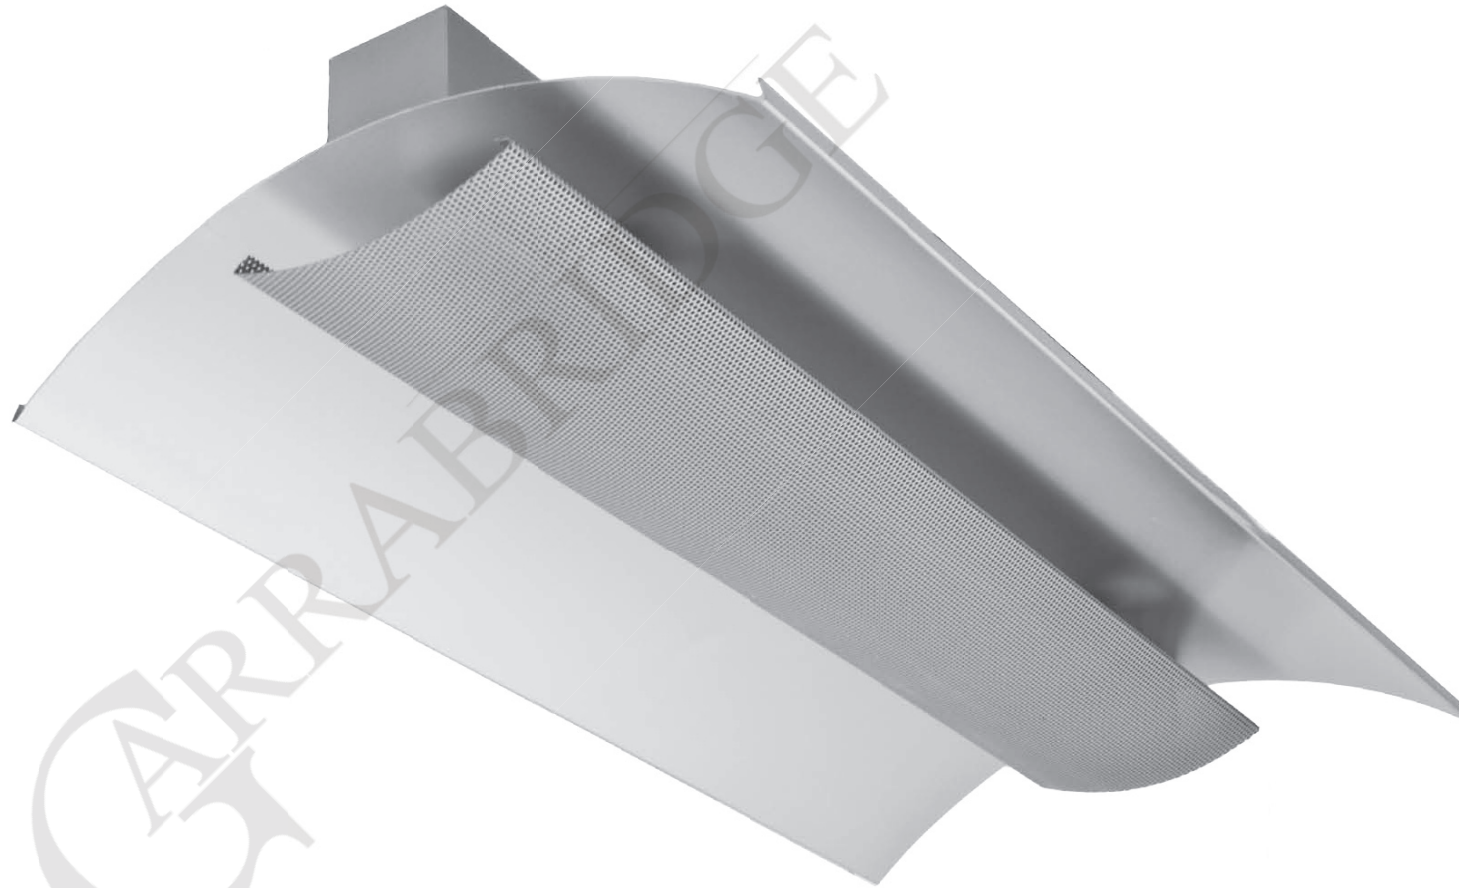

Surface or track mounted luminaire for PLL lamp. Body is made of steel and aluminium. All RAL colours are available.

- IP20
- 230 V
50 Hz
- ▽
- ⊥
- CE

Index no.	Lamp	Weight	Socket
0000-001652.155E	EVG, 1x55W TC-L	1,90 kg	2G11