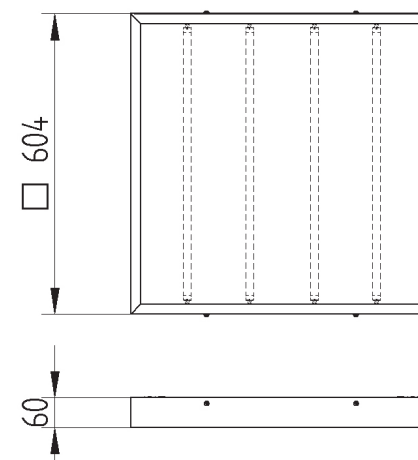

PALAO 1000

GARRABRIDGE

Surface mounted luminaire for T5 linear lamps. Body is made of steel and aluminium. All RAL colours are available. Other power options on request.

Index no.	Lamp	Weight	Socket
0000-002138.414E	EVG, 4x14W T5	7,00 kg	G5
0000-002138.424E	EVG, 4x24W T5	7,00 kg	G5