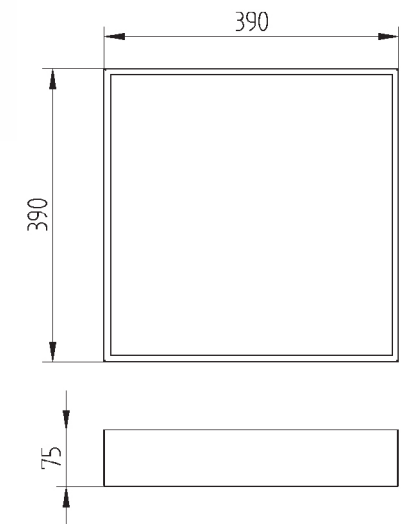

Surface mounted luminaire for compact fluorescent lamps. Body is made of steel and aluminium. All RAL colours are available.

Index no.	Lamp	Weight	Socket
0000-002955.224E	EVG, 2x24W TC-L	3,20 kg	2G11
0000-002955.224V	VVG, 2x24W TC-L	3,20 kg	2G11