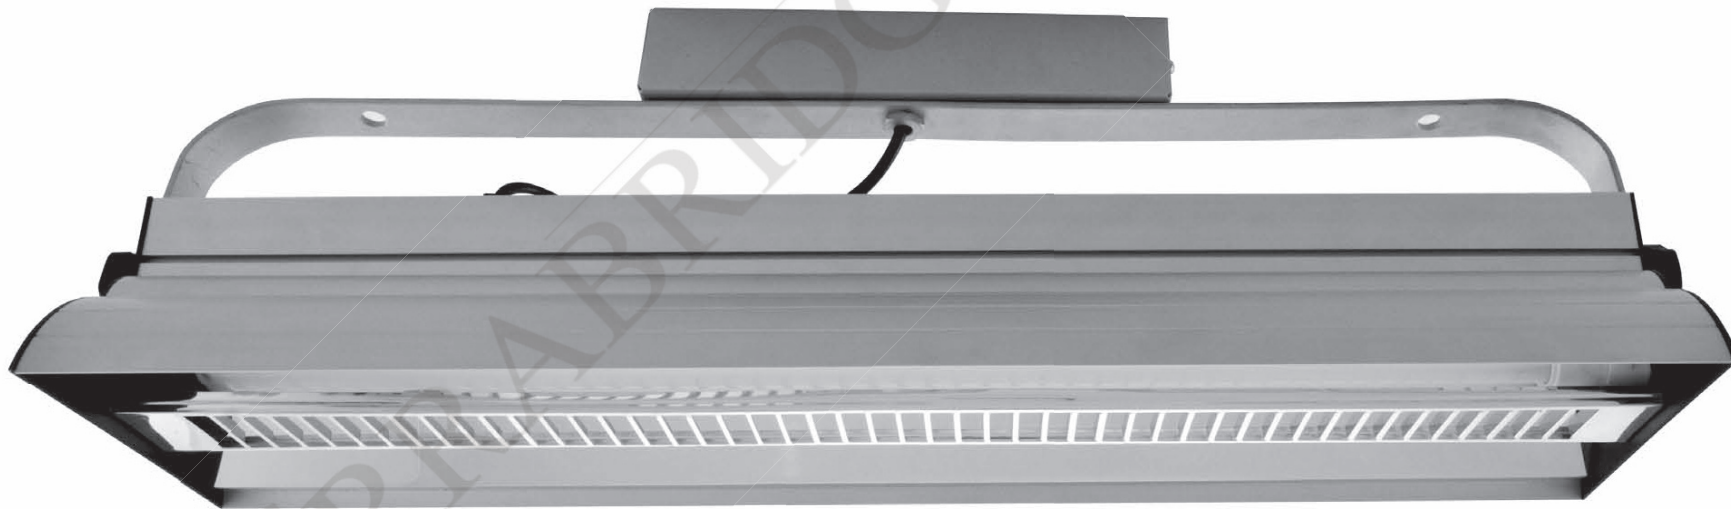

Surface or track mounted luminaire for PLL lamp. Body is made of aluminium. All RAL colours are available.

- IP20
- 230 V
50 Hz
- F
- ⏚
- CE

Index no.	Lamp	Weight	Socket
534.136E	EVG, 1x36 W PLL, L = 450 mm	2,50 kg	2G11
534.55E	EVG, 1x55 W PLL, L = 570 mm	3,00 kg	2G11
534.80E	EVG, 1x80 W PLL, L = 600 mm	3,20 kg	2G11