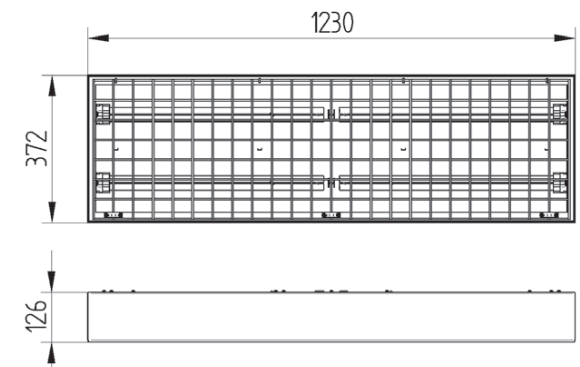

# SPORT GYM 1200

GARRABRIDGE

Surface mounted luminaire for TC-L or T5 lamps. Body is made of steel and aluminium. All RAL colours are available.

IP20

230 V  
50 Hz

CE

Index no.	Lamp	Weight	Socket
0000-002136.480E	EVG, 4x80W TC-L	11,00 kg	2G111