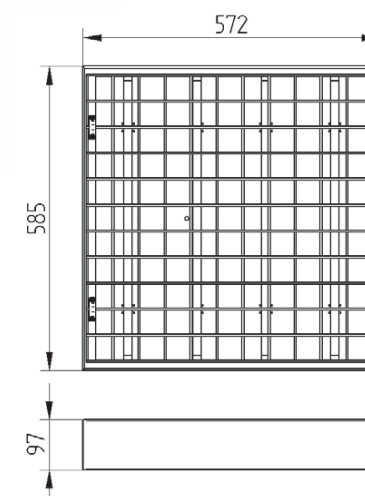

SPORT GYM 600

GARRABRIDGE

Surface mounted luminaire for T5 linear lamps. Body is made of steel and aluminium. All RAL colours are available.

IP20

230 V
50 Hz

CE

Index no.	Lamp	Weight	Socket
0000-002781.414E	EVG, 4x14W T5	9,00 kg	G5
0000-002781.424E	EVG, 4x24W T5	9,00 kg	G5