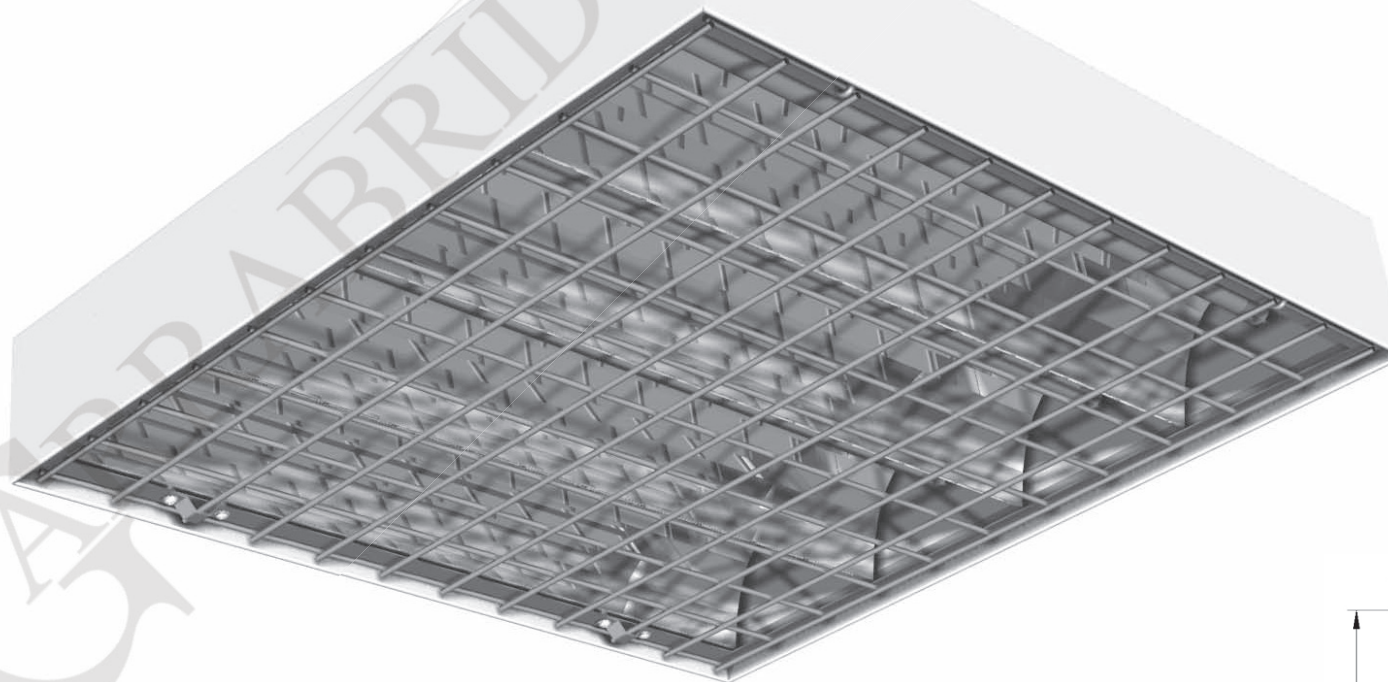

SPORT GYM 600

GARRABRIDGE

Surface mounted luminaire for T5 linear lamps. Body is made of steel and aluminium. All RAL colours are available.

IP20

230 V
50 Hz

CE

Index no.	Lamp	Weight	Socket
0000-002781.414E	EVG, 4x14W T5	9,00 kg	G5
0000-002781.424E	EVG, 4x24W T5	9,00 kg	G5