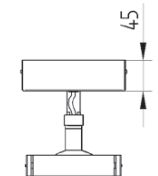

Surface mounted luminaire for CDM-R111 or QR111 lamps. Body is made of steel and aluminium. All RAL colours are available.

- IP20
- 230 V  
50 Hz
- F
- ⊕
- CE

Index no.	Lamp	Weight	Socket
0000-002783.335E	EVG, 3x35W CDM-R111	3,50 kg	GX8,5
0000-002783.370E	EVG, 3x70W CDM-R111	3,50 kg	GX8,5