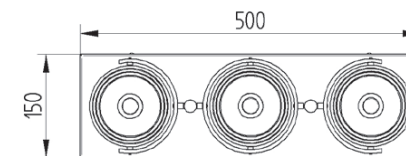

Surface mounted luminaire for CDM-R111 or QR111 lamps. Body is made of steel and aluminium. All RAL colours are available.

- IP20
- 230 V  
50 Hz
- F
- ⊕
- CE

Index no.	Lamp	Weight	Socket
0000-002783.335E	EVG, 3x35W CDM-R111	3,50 kg	GX8,5
0000-002783.370E	EVG, 3x70W CDM-R111	3,50 kg	GX8,5