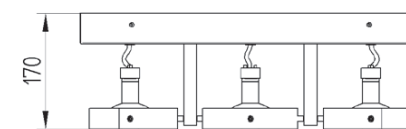

Surface mounted luminaire for CDM-R111 or QR111 lamps. Body is made of steel and aluminium. All RAL colours are available.

- IP20
- 230 V  
50 Hz
- F
- ⊕
- CE

Index no.	Lamp	Weight	Socket
0000-002783.335E	EVG, 3x35W CDM-R111	3,50 kg	GX8,5
0000-002783.370E	EVG, 3x70W CDM-R111	3,50 kg	GX8,5