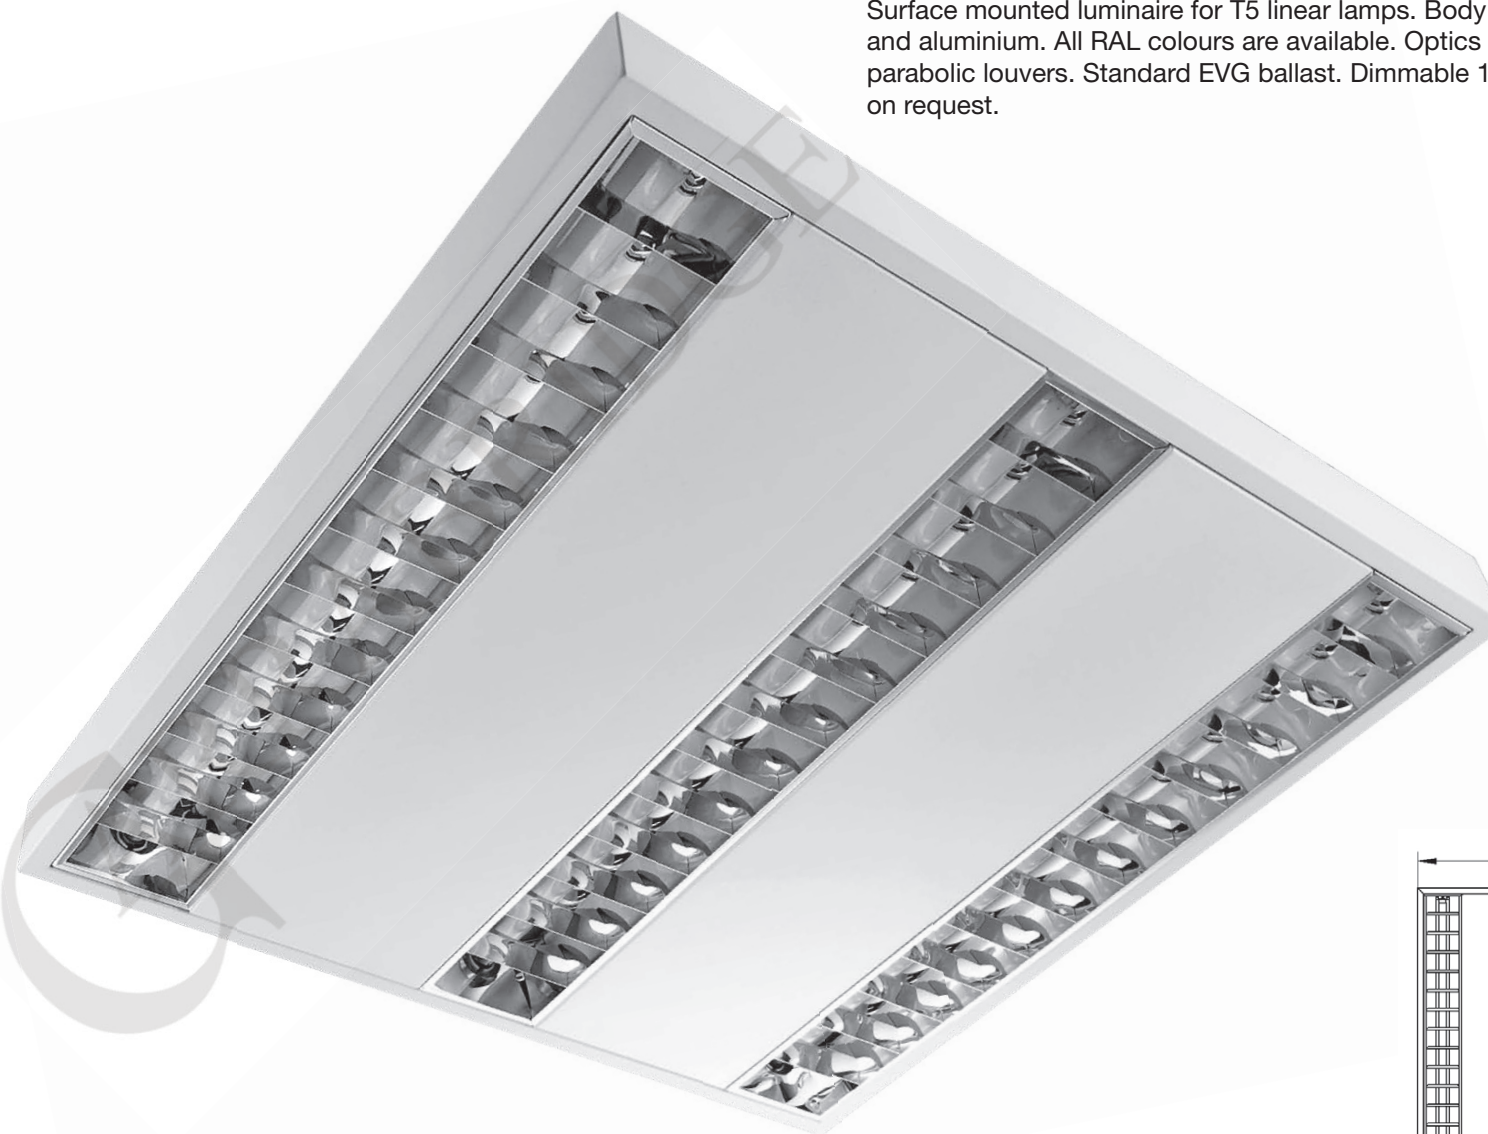

XL 600 SURF 3PL

GARRABRIDGE

Surface mounted luminaire for T5 linear lamps. Body is made of steel and aluminium. All RAL colours are available. Optics - glossy or mat parabolic louvers. Standard EVG ballast. Dimmable 1-10V or DALI ballast on request.

- IP20
- 230 V
50 Hz
- F
- ⏚
- CE

Index no.	Lamp	Weight	Socket
0000-003463.314E	EVG, 3x14W T5	5,00 kg	G5
0000-003463.324E	EVG, 3x24W T5	5,00 kg	G5