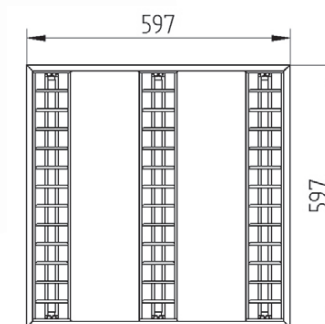

XL 600 SURF 3PL

GARRABRIDGE

Surface mounted luminaire for T5 linear lamps. Body is made of steel and aluminium. All RAL colours are available. Optics - glossy or mat parabolic louvers. Standard EVG ballast. Dimmable 1-10V or DALI ballast on request.

- IP20
- 230 V
50 Hz
- F
- ⏚
- CE

Index no.	Lamp	Weight	Socket
0000-003463.314E	EVG, 3x14W T5	5,00 kg	G5
0000-003463.324E	EVG, 3x24W T5	5,00 kg	G5